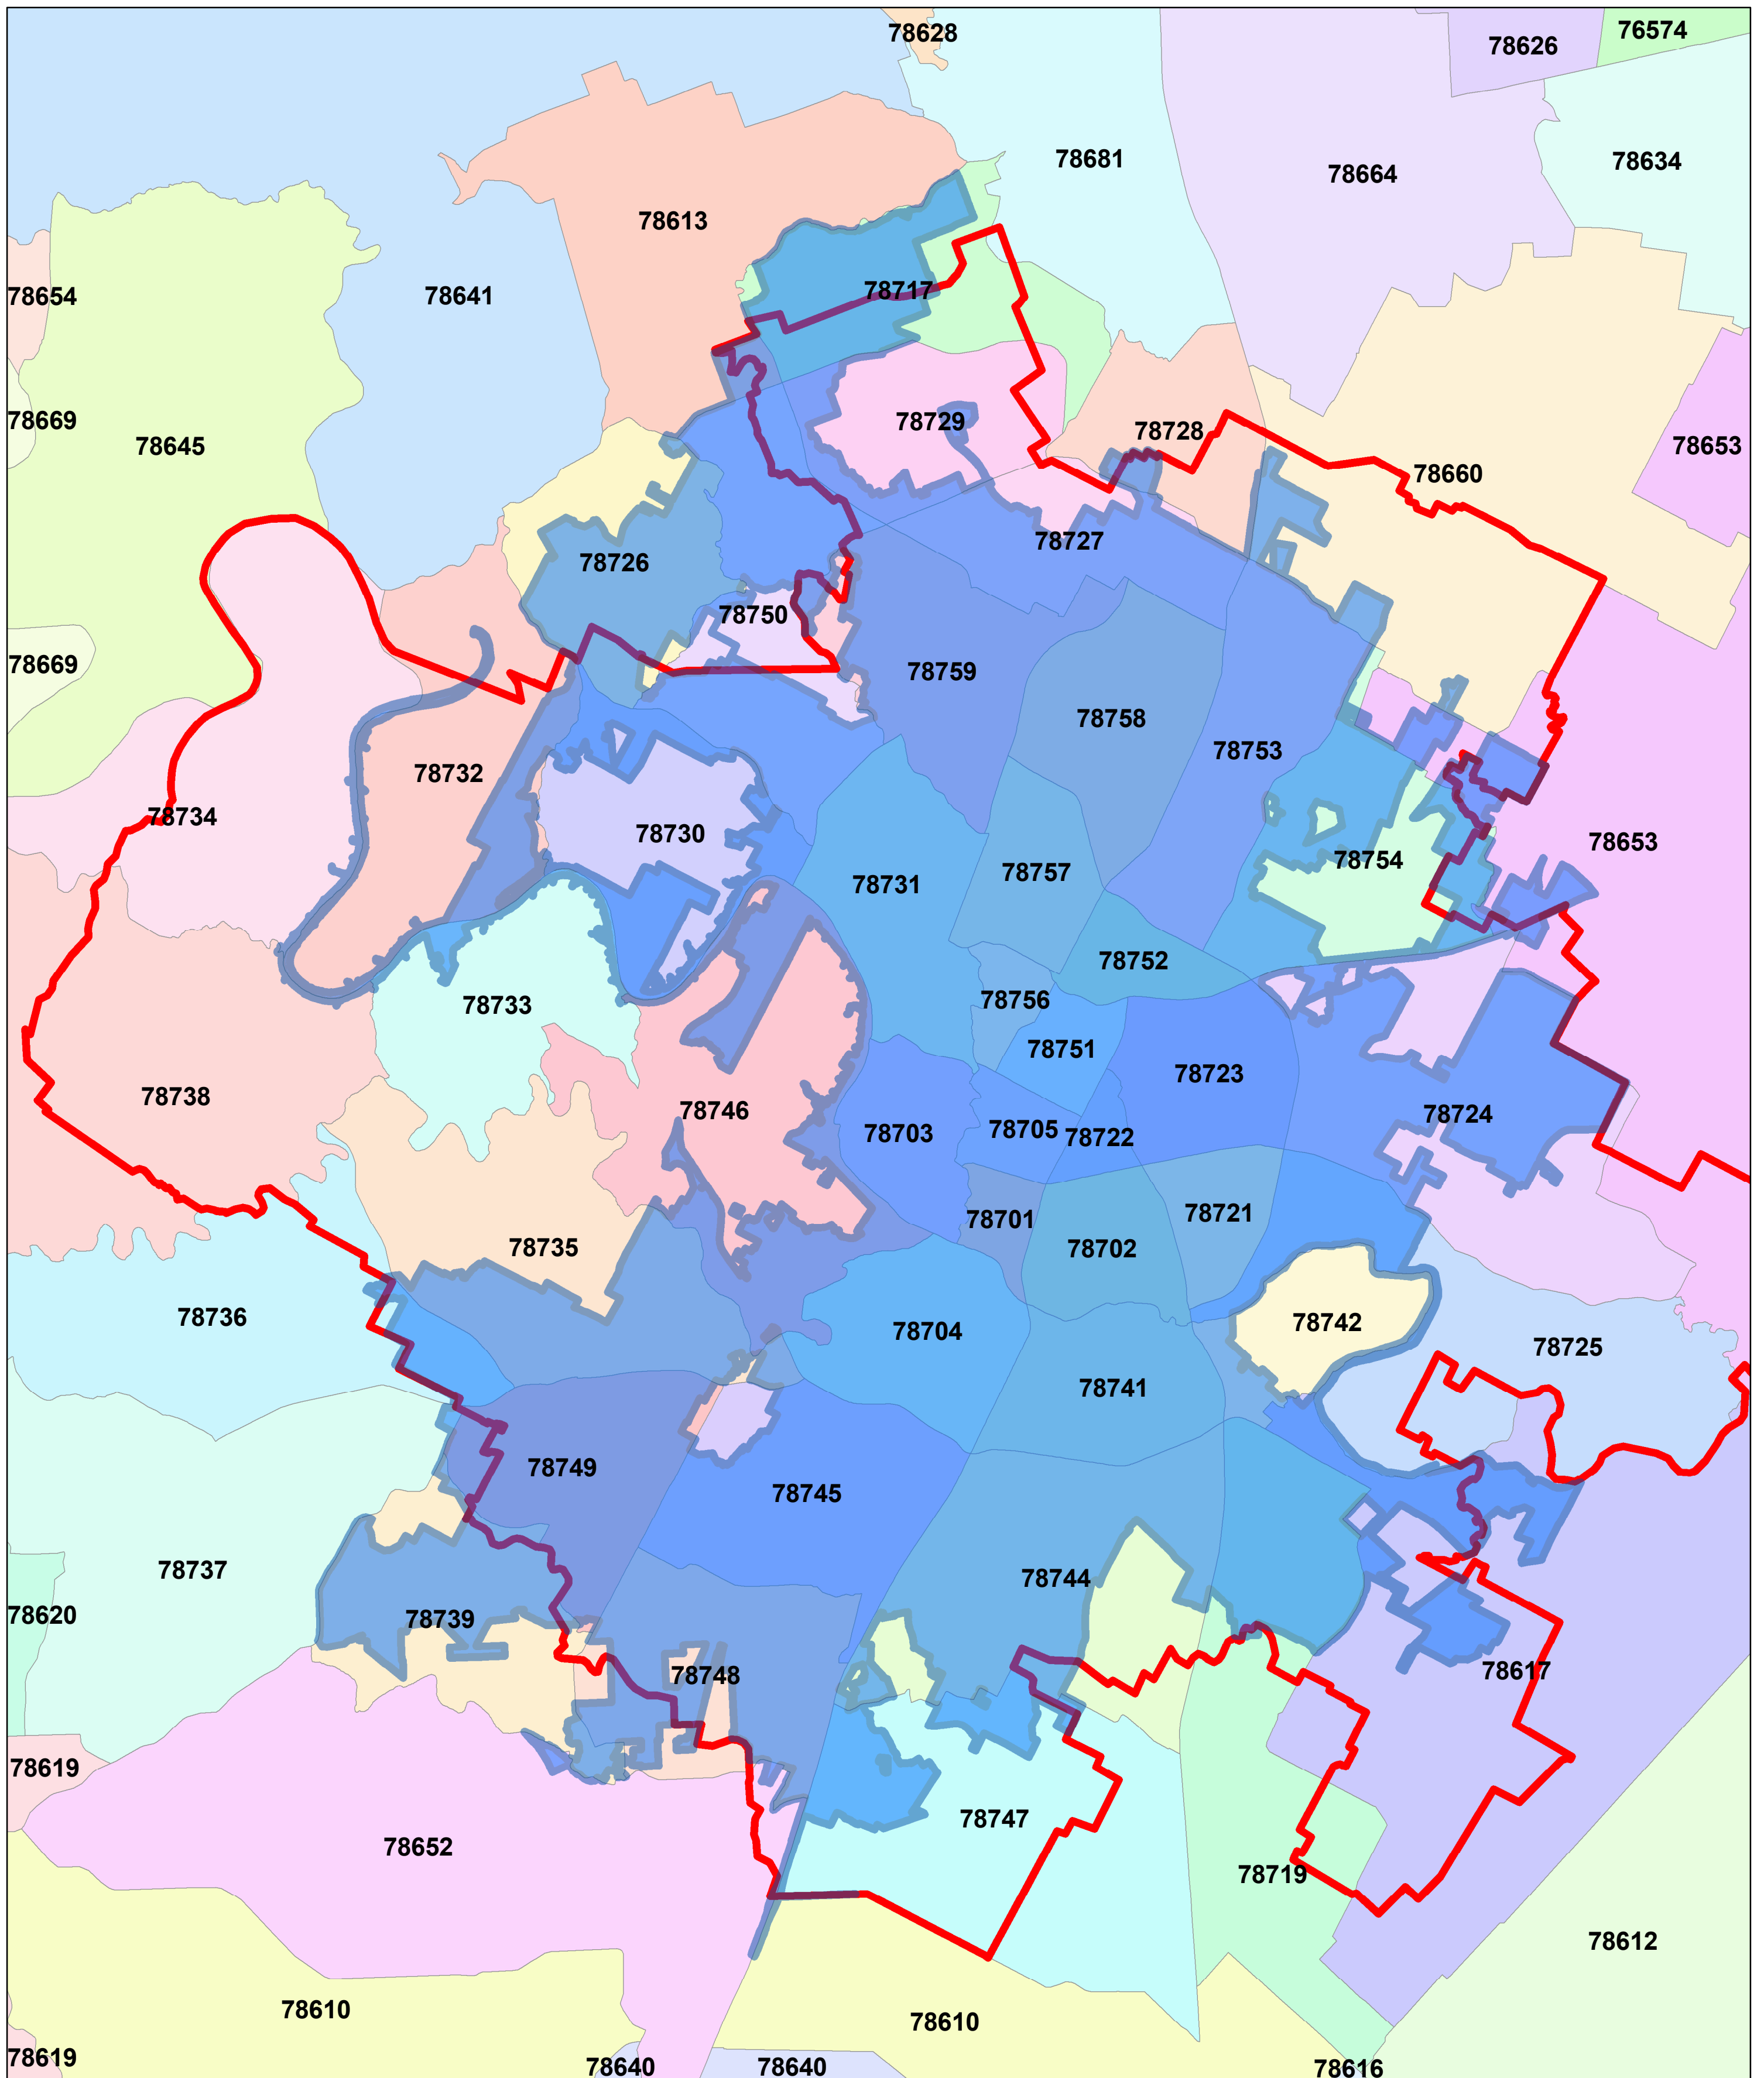

Austin Energy Service Area / Austin City limits

Legend

-  City Limits
-  AE Service Area

0 1 2 4 Miles

This map has been produced by Energy Efficiency Services for the sole purpose of geographic reference. No warranty is made by the City of Austin regarding specific accuracy or completeness.